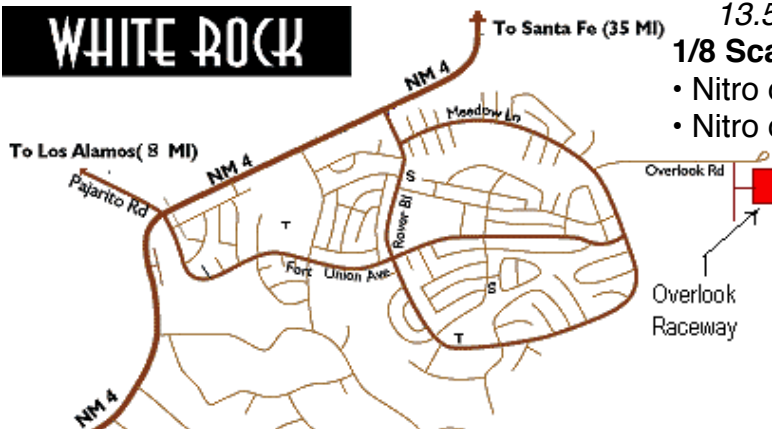

1/8 Scale:

- Nitro or Electric Buggy
- Nitro or Electric Truggy

WHITE ROCK

RACE DAY SCHEDULE

On-Road and Novice Off-Road Sign-Up: 9:00-9:30am Heats Start: 10:00am

Off-Road Sign-Up: 11:00-11:30am Heats Start: 12:00noon