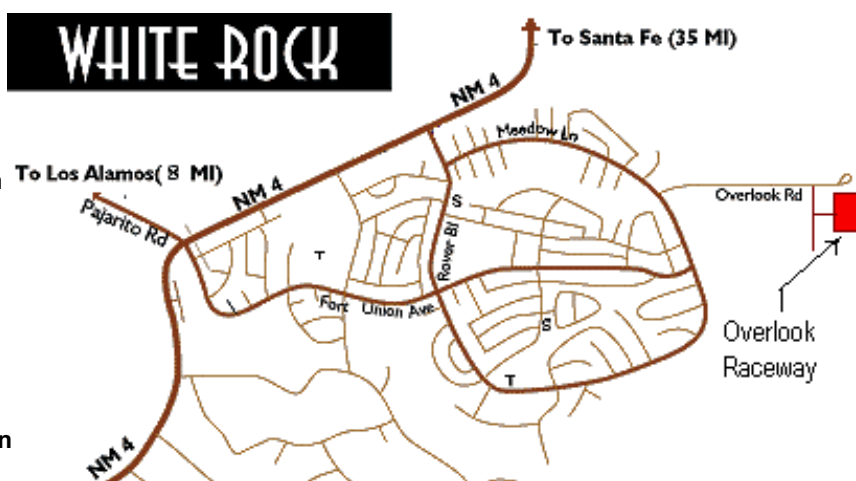

KING OF THE HILL

NORTHERN NEW MEXICO R/C CAR CLUB
OVERLOOK RACEWAY @ OVERLOOK PARK IN WHITE ROCK, NM

Aug. 19-21, 2011

CLASSES

NOVICE CLASS

all vehicles welcome

1/10 Scale:

6min qualifiers, a 6min B main, and a 6min A main

1. Open Electric Touring Car
   - Open Electric 2wd Buggy & Truck
   - Open 4wd Short Course Truck
   - Spec. 2wd Short Course Truck
- 13.5t (3300kv) motor limit

1/8 Scale:

6min qualifiers, a 10min B main, and a 15min A main

- Nitro Buggy & Truggy
- Electric Buggy & Truggy

FRIDAY: 5:00-8:00pm Open Practice and Registration 8:00-9:00pm Track Prep

SATURDAY: 9:00-9:30am On-Road and Novice Registration

9:30am On-Road and Novice Qualifying (2 Rounds) Followed by Mains

11:00-11:30am Off-Road Registration and Open Practice

12:00noon Drivers Meeting 12:30pm Qualifiers Start (2 Rounds)

SUNDAY: 10:00am Drivers Meeting 10:30am Last Chance Qualifier Followed by Mains

1st Entry: $15 Each Additional Entry: $25

TROPHIES FOR A-MAINS, MEDALS FOR B-MAINS (1st THRU 3rd)

ROAR MEMBERSHIP and PERSONAL TRANSPONDERS ARE REQUIRED

WWW.RCNM.NET

**Sign-Up Early at RCSignup.com by Aug. 6
to receive a FREE T-SHIRT**